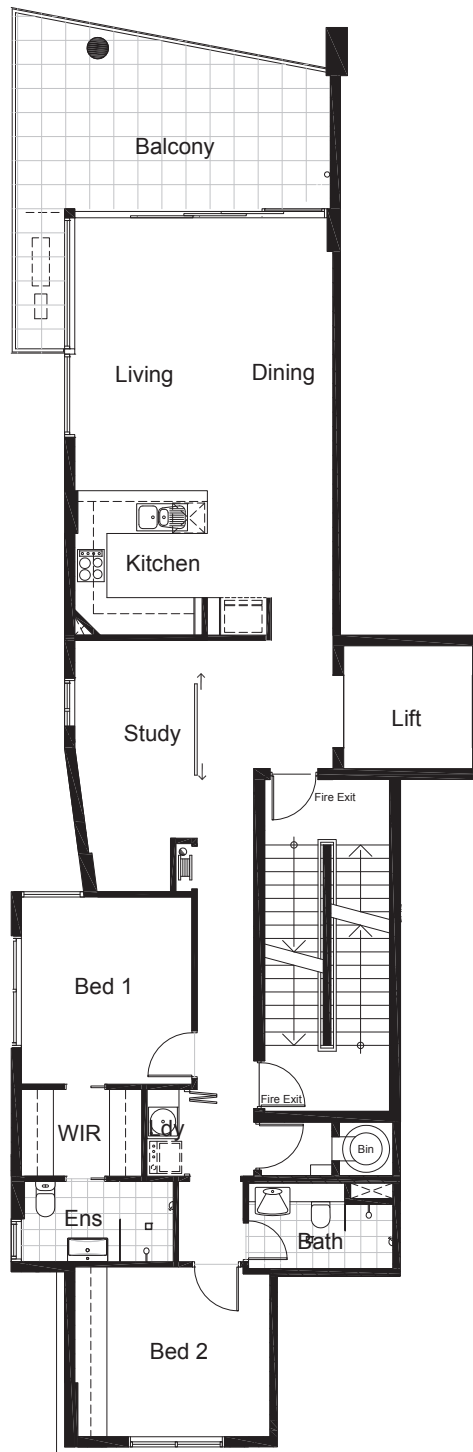

APARTMENT TYPE A2

Level 6-11

APT No.	INT. Area	EXT Area	Area Total
601, 701, 801, 901, 1001, 1101	111m ²	23m ²	134m ²

28 Musgrave St
Coolangatta, Gold Coast

PUREKIRRA.COM.AU
For all enquiries call: 1800 210 084