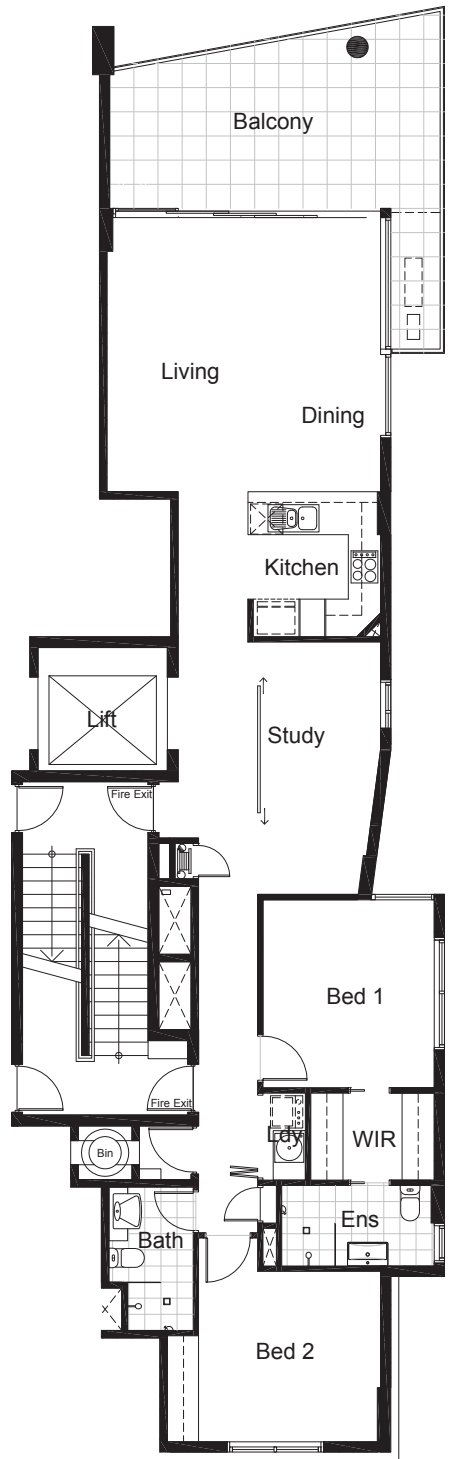

APARTMENT TYPE C2

Level 6-11

APT No.	INT. Area	EXT Area	Area Total
603, 703, 803, 903, 1003, 1103	107m ²	24m ²	131m ²

28 Musgrave St
Coolangatta, Gold Coast

PUREKIRRA.COM.AU
For all enquiries call: 1800 210 084