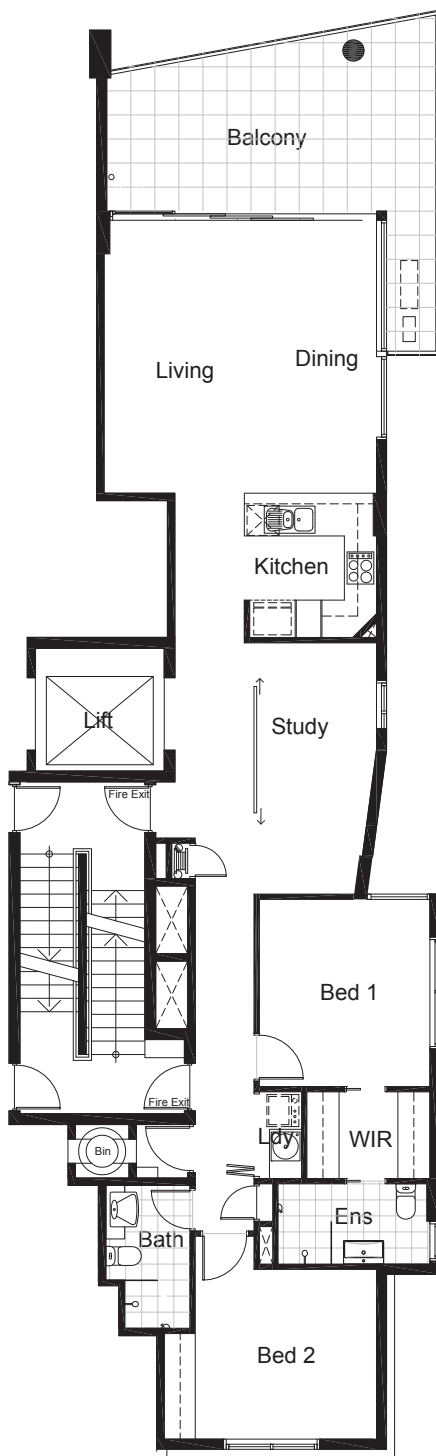

APARTMENT TYPE C1

Level 2-5

APT No.

INT. Area EXT Area Area Total

203, 303, 403, 503

107m²

24m²

131m²

28 Musgrave St
Coolangatta, Gold Coast